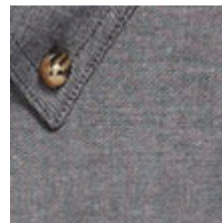

### 5045SN THE ICONIC GLOWEAVE 5045 SHORT SLEEVE SHIRT

MEN'S SHORT SLEEVE INDUSTRIAL CHAMBRAY SHIRT  
CLASSIC 5045 FIT  
PLACKET FRONT  
BUTTON DOWN COLLAR  
DOUBLE POCKETS  
TORTOISE SHELL BUTTONS  
TRADEMARK SUEDE PEN POCKET DETAIL

SIZES  
MENS: S - 6XL

FABRIC  
100% COTTON WITH IMPROVED SOFT FINISH.

#### COLOURS

BLUE

GREEN

SAND

BLACK